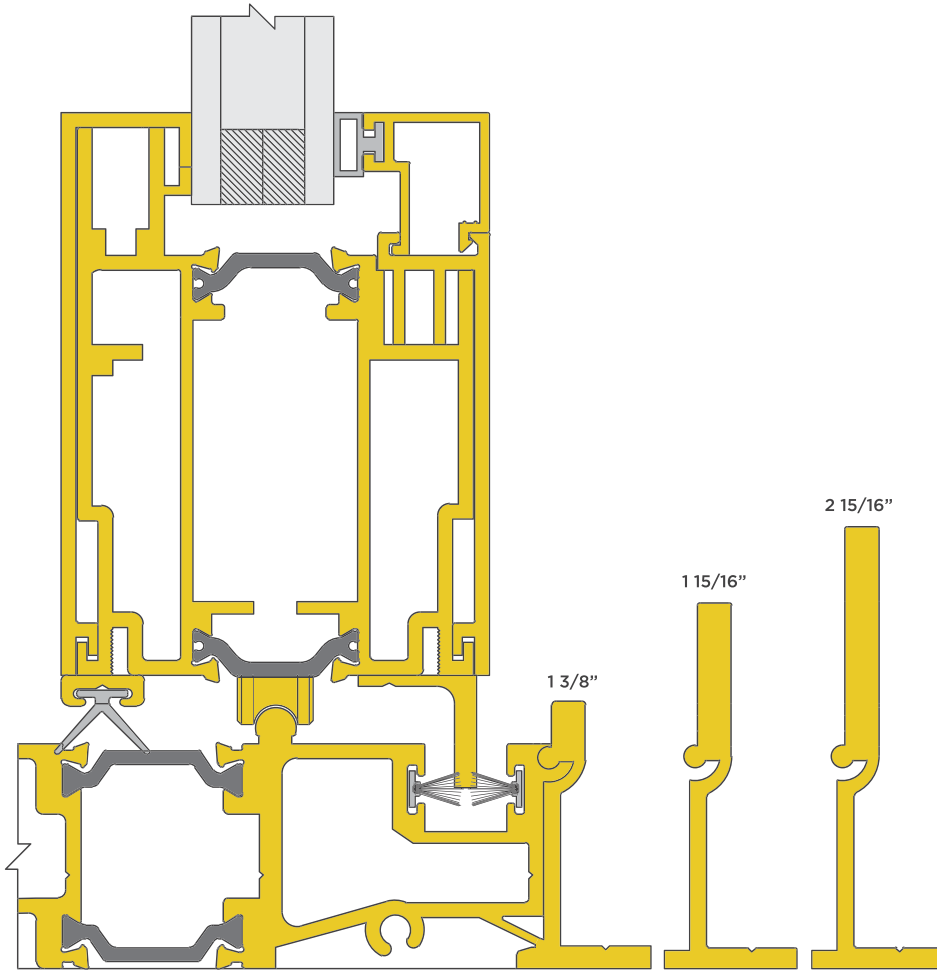

DOORS LCD

La CANTINA DOORS OVERVIEW

Blomberg Windows partners with La CANTINA Doors for Multi-Slide and Bi-Fold Door Systems. These systems have matched Frame Profiles across all operations in both Thermal-Strut and All-Aluminum Systems. A wide range of sill options are available from Flush Sills to Hurricane-Rated Sills. La Cantina Systems match the Blomberg Windows T450 Wide Mullions for equal sight-line installations.

FEATURES & APPLICATIONS

- **CONSISTENT 3" MULTI-SLIDE AND BI-FOLD PROFILES**
- **THERMAL-STRUT AND ALUMINUM DOOR SYSTEMS**
- **IN-LINE / POCKET / CORNER SYSTEMS**
- **12' TALL SLIDER / 10' TALL BI-FOLD**
- **FINISH-MATCH TO BLOMBERG WINDOW SYSTEMS**
- **USE BLOMBERG T450 WIDE MULLION FOR EQUAL SIGHTLINES**

TECHNICAL DETAILS
& SPECIFICATIONS

DOORS LCD

SILL AT BOTTOM RAIL

LA CANTINA SYSTEMS

- Thermal-Strut Doors
- Aluminum Doors
- Matched 3" Door Profiles
- ADA Specs Available
- Flush-Sill / Weep-Sill Options
- Finish Matched to Windows

BI-FOLD DOORS

- Top-Hung System
- Inswing / Outswing Options
- Zero-Post Corners
- Integrated Screen Options
- Multi-Point Lock Hardware
- Panels up to 39" x 120"

MULTI-SLIDE DOORS

- Bottom-Supported System
- In-Line / Pocket / Corner Systems
- Integrated Flush Pulls
- Stainless or Acetal Rollers
- Motorized Operation
- Integrated Screen Options
- Panels up to 8' Wide and 12' Tall
- Panels up to 60sf